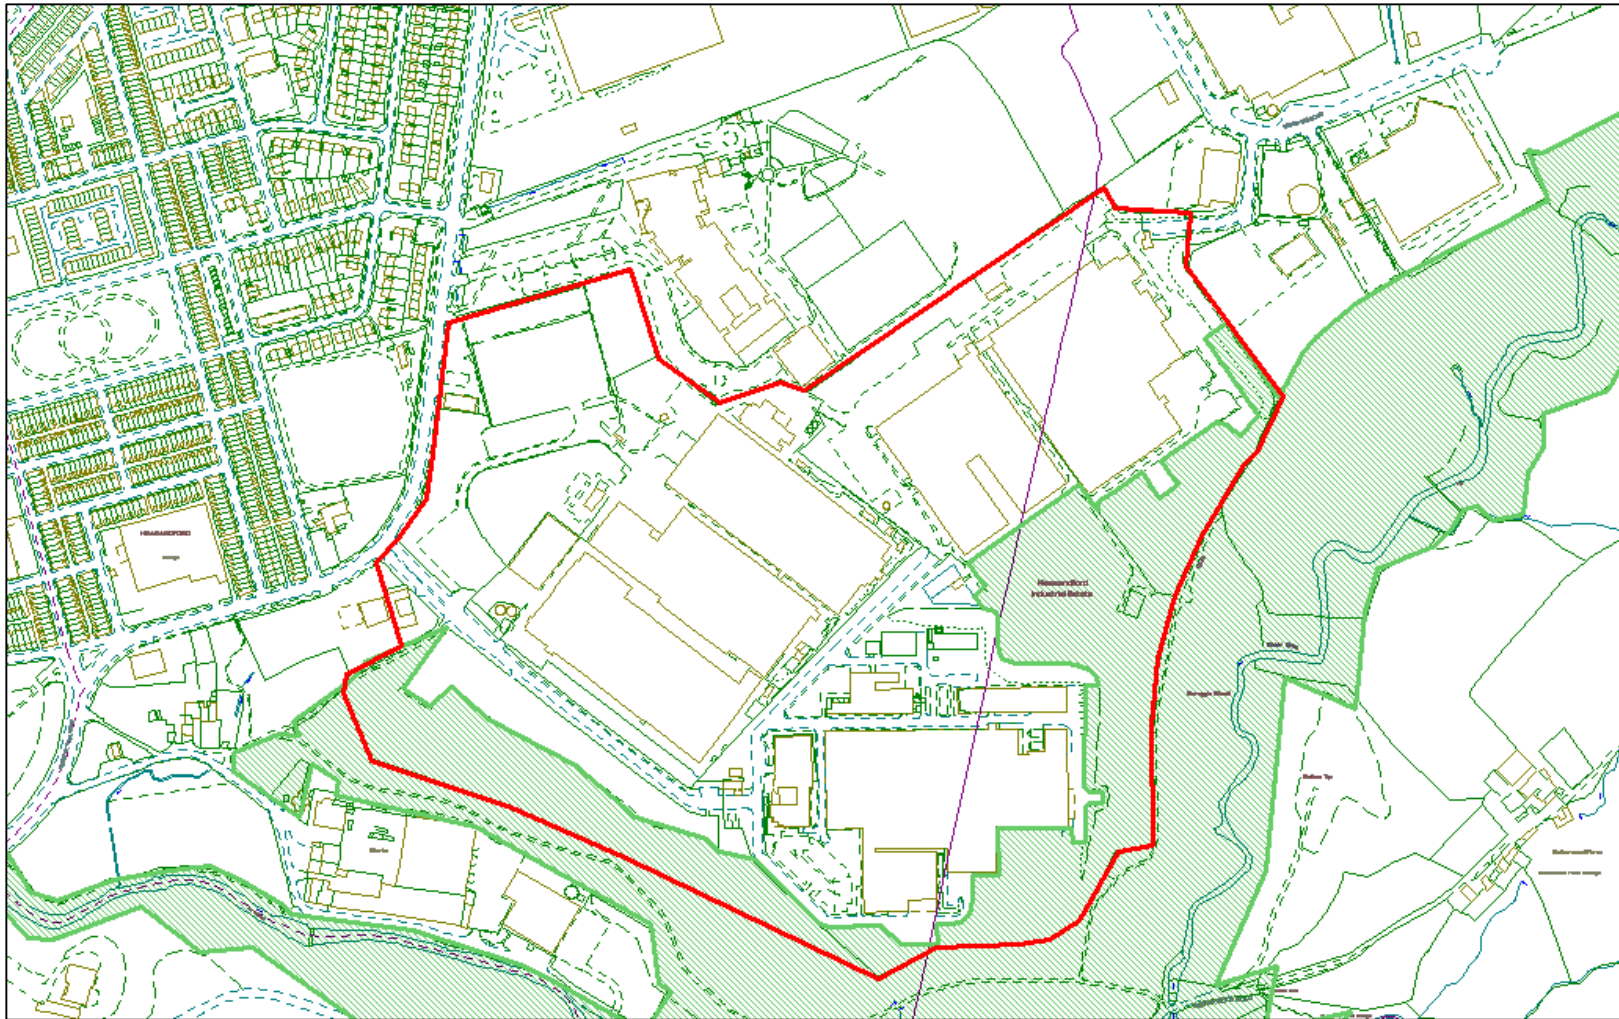

Burnley Aerospace Supplier Park – Location Plan

Copyright. All rights reserved.
Burnley Borough Council.
License 100021714.

Site Boundary

Biological Heritage Site

North