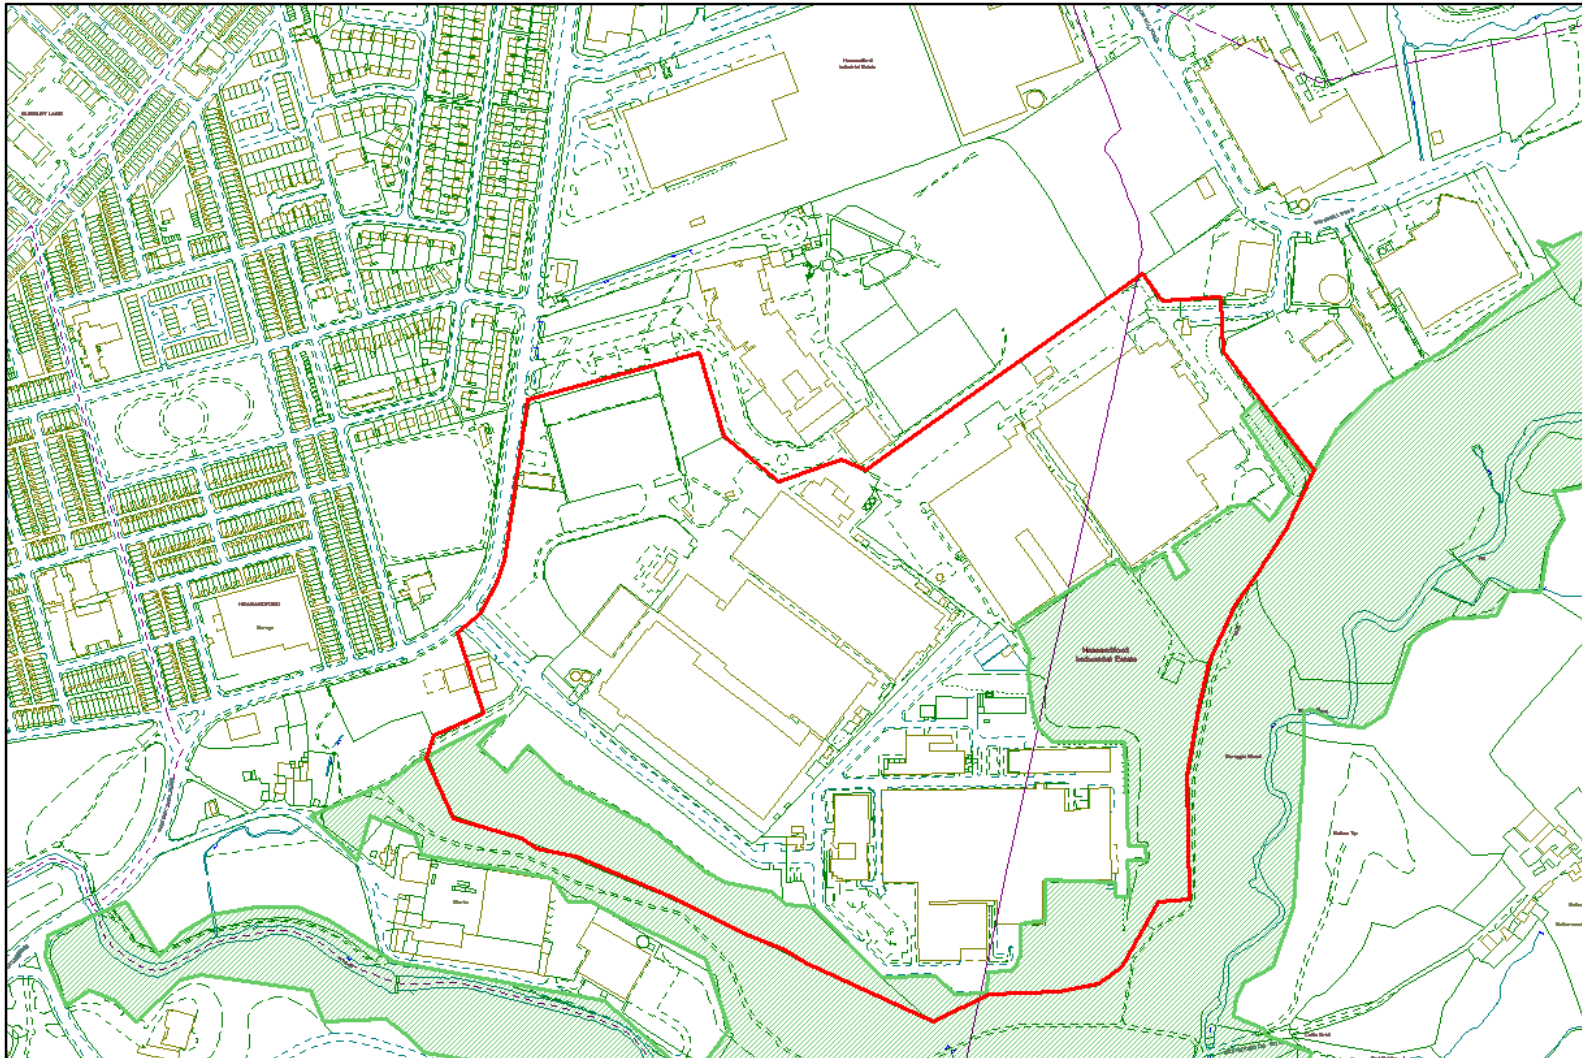

Burnley Aerospace Supplier Park – Location Plan

Copyright. All rights reserved.
Burnley Borough Council.
License 100021714.

Site Boundary
Biological Heritage Site

North ↑